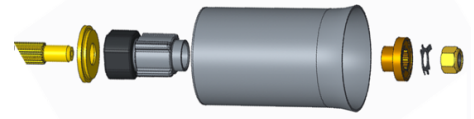

SSR HUB SOLID

SSR Solid Hub Kit 1" Propeller aksel

FLO-TORQ SSR SOLID

8M0101604 X 1

Tillæg til udsalgspris

kr. 916

Prisen fordobles ved Dobbelt installation