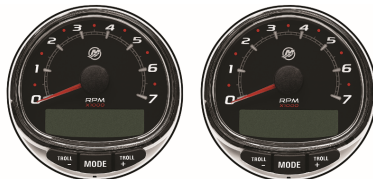

Alternativt tillæg	kr. 12.132
Merpris ift. standard udsalgspris	kr. 1.015

CONSOL DTopmonteret R/C
Dobbelt installation

SC1000 7000 RPM Tach gauge, black face (85mm dia)	8M0135641	X	2
Chrome Bezel	8590743	X	2
SmartCraft 5 Way Junction Box w/Cap	8M0165557	X	1
2-Pin Link Harness - CAN	893452A01	X	1
Boat Harness - Fuel/Paddle	8M0075945	X	1
Rigging Tube Kit	8M0062693	X	2
Lanyard Stop Switch -Dual Flush Mount	19674A12	X	1
Key Switch w/ Harness - Non DTS 14 Pin	896537K20	X	2
Console Remote Control-Gen II-Dual	8M0075245	X	1
Battery cable kit	8M0210761	X	2
Power Harness-Engine	8M0113732	X	2