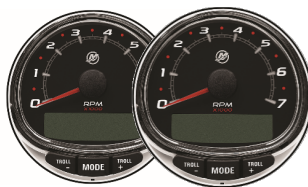

CONSOL DTS D

Topmonteret DTS R/C
Dobbelt installation

SC1000 7000 RPM Tach gauge, black face (85mm dia)	8M0135641	X	2
Chrome Bezel	8590743	X	2
Dual Engine DTS ERC	8M0133240	X	1
Helm Harness dual engine / single helm	8M0157213	X	1
Junction Box 5-way w/Cap	8M0165557	X	1
Key Switch Kit 4-position (DUAL)	893353A04	X	1
Lanyard Stop Switch DUAL	19674A12	X	1
Rigging Tube Kit	825191A03	X	2
Battery Cable Kit	8M0149414	X	2
Clean Power Harness-Engine 15FT	8M0150523	X	2
Engine Rigging Center DTS	8M0168337	X	2
Rig Center to Helm Harness - 14 Pin (LÆNGDE SPECIFICERES FRA TABEL)	8M0146747	X	2
Rig Center to Engine Harness - 21 pin 15FT	8M0171476	X	2
Breakout Vessel Harness - 12 pin	8M0173598	X	2
Breakout Engine Harness - 12 Pin	8M0187098	X	2

Alternativt tillæg

kr. 56.597

Merpris ift. standard udsalgspris

kr. 27.184