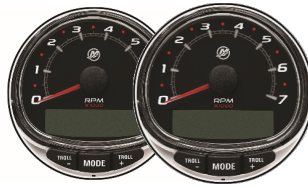

CONSOL DTS DD

Topmonteret DTS R/C DISPLAY
Dobbelt installation

SC1000 7000 RPM Tach gauge, black face (85mm dia)	8M0135641	X	2
Chrome Bezel	8590743	X	2
Premier Dual Engine DTS ERC	8M0133243	X	1
Helm Harness dual engine / single helm	8M0157213	X	1
Key Switch Kit 4-position (DUAL)	893353A04	X	1
Junction Box 5-way w/Cap	8M0165557	X	2
Junction Box Stack Plug	8M0174363	X	1
Junction Box Y-harness	8M0165555	X	1
Rigging Tube Kit	825191A03	X	2
Extension Harness Low Loss - 14 Pin	8M01467 (Længde specificeres fra tabel)	X	2
Battery cable kit	8M0210761	X	2
Clean Power Harness-Engine	8M015052 (Længde specificeres fra tabel)	X	2
Fuel Tank Level Harness	8M0042697	X	1
Engine Rigging Center DTS	8M0168337	X	2
Rig Center Adapt Harness - 12 pin	8M0181295	X	2
Rig Center Acc Harness	8M0173598	X	2
Rigging Center to Engine Harness - 21 pin	8M015345 (Længde specificeres fra tabel)	X	2

Alternativt tillæg kr. 60.643

Merpris ift. standard udsalgspris kr. 34.390

ACT TRIM GPS

GPS Antenne Kit til Active Trim

N2K GPS Kit	8M6012227	X	1
Extension Harness 10FT	879171T23	X	1

Tillæg til udsalgspris

kr. 2.727