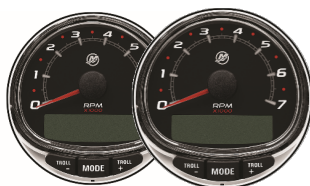

CONSOL DTS DD

Topmonteret DTS R/C DISPLAY

Dobbelt installation

SC1000 7000 RPM Tach gauge, black face (85mm dia)	8M0135641	X	2
Chrome Bezel	8590743	X	2
Premier Dual Engine DTS ERC	8M0133243	X	1
Helm Harness dual engine / single helm	8M0157213	X	1
Key Switch Kit 4-position (DUAL)	893353A04	X	1
Junction Box 5-way w/Cap	8M0165557	X	2
Junction Box Stack Plug	8M0174363	X	1
Junction Box Y-harness	8M0165555	X	1
Rigging Tube Kit	825191A03	X	2
Extension Harness Low Loss - 14 Pin	8M01467 (Længde specificeres fra tabel)	X	2
Battery cable kit	8M0210761	X	2
Clean Power Harness-Engine	8M015052 (Længde specificeres fra tabel)	X	2
Fuel Tank Level Harness	8M0042697	X	1
Engine Rigging Center DTS	8M0168337	X	2
Rig Center Adapt Harness - 12 pin	8M0181295	X	2
Rig Center Acc Harness	8M0173598	X	2
Rigging Center to Engine Harness - 21 pin	8M015345 (Længde specificeres fra tabel)	X	2

Alternativt tillæg	kr. 60.643
Merpris ift. standard udsalgspris	kr. 34.390

ACT TRIM GPS

GPS Antenne Kit til Active Trim

N2K GPS Kit	8M6012227	X	1
Extension Harness 10FT	879171T23	X	1

Tillæg til udsalgspris	kr. 2.727