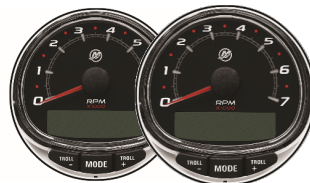

CONSOL DTS D

Topmonteret DTS R/C

Dobbelt installation

SC1000 7000 RPM Tach gauge, black face (85mm dia)

8M0135641 X 2

Chrome Bezel

8590743 X 2

Dual Engine DTS ERC

8M0133240 X 1

Helm Harness dual engine / single helm

8M0157213 X 1

Key Switch Kit 4-position (DUAL)

893353A04 X 1

Junction Box 5-way w/Cap

8M0165557 X 2

Junction Box Stack Plug

8M0174363 X 1

Junction Box Y-harness

8M0165555 X 1

Rigging Tube Kit

825191A03 X 2

Extension Harness - 14 Pin

892451T (Længde specificeres fra tabel) X 2

Battery cable kit

8M0210761 X 2

Clean Power Harness-Engine 15ft

8M0113732 X 2

Alternativt tillæg

kr. 28.433

Merpris ift. standard udsalgspris

kr. 13.732