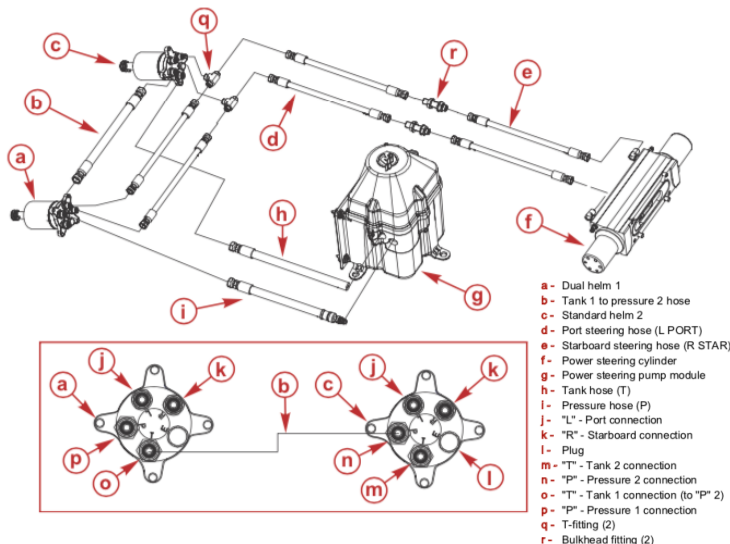

Dual Station - Single Engine