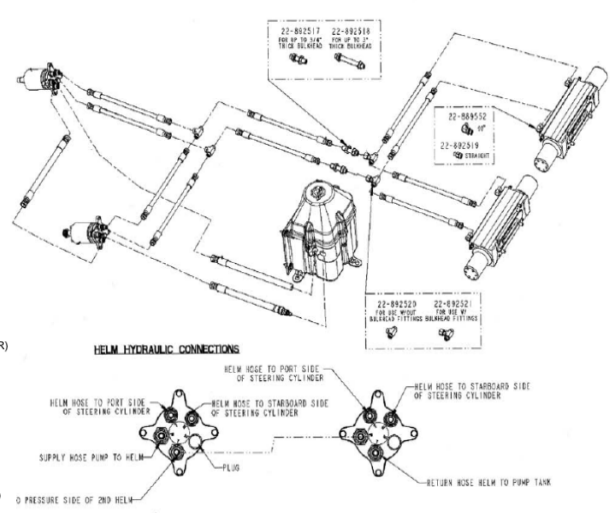

Dual Station - Dual Engine