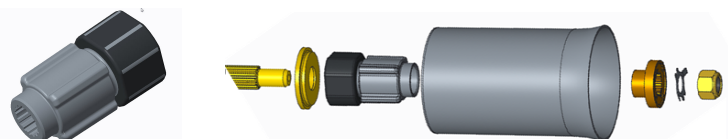

SSR HUB SOLID

SSR Solid Hub Kit 1" Propeller aksel

FLO-TORQ SSR SOLID	8M0101604	X	1
Tillæg til udsalgspris			kr. 916

Prisen fordobles ved Dobbelt installation